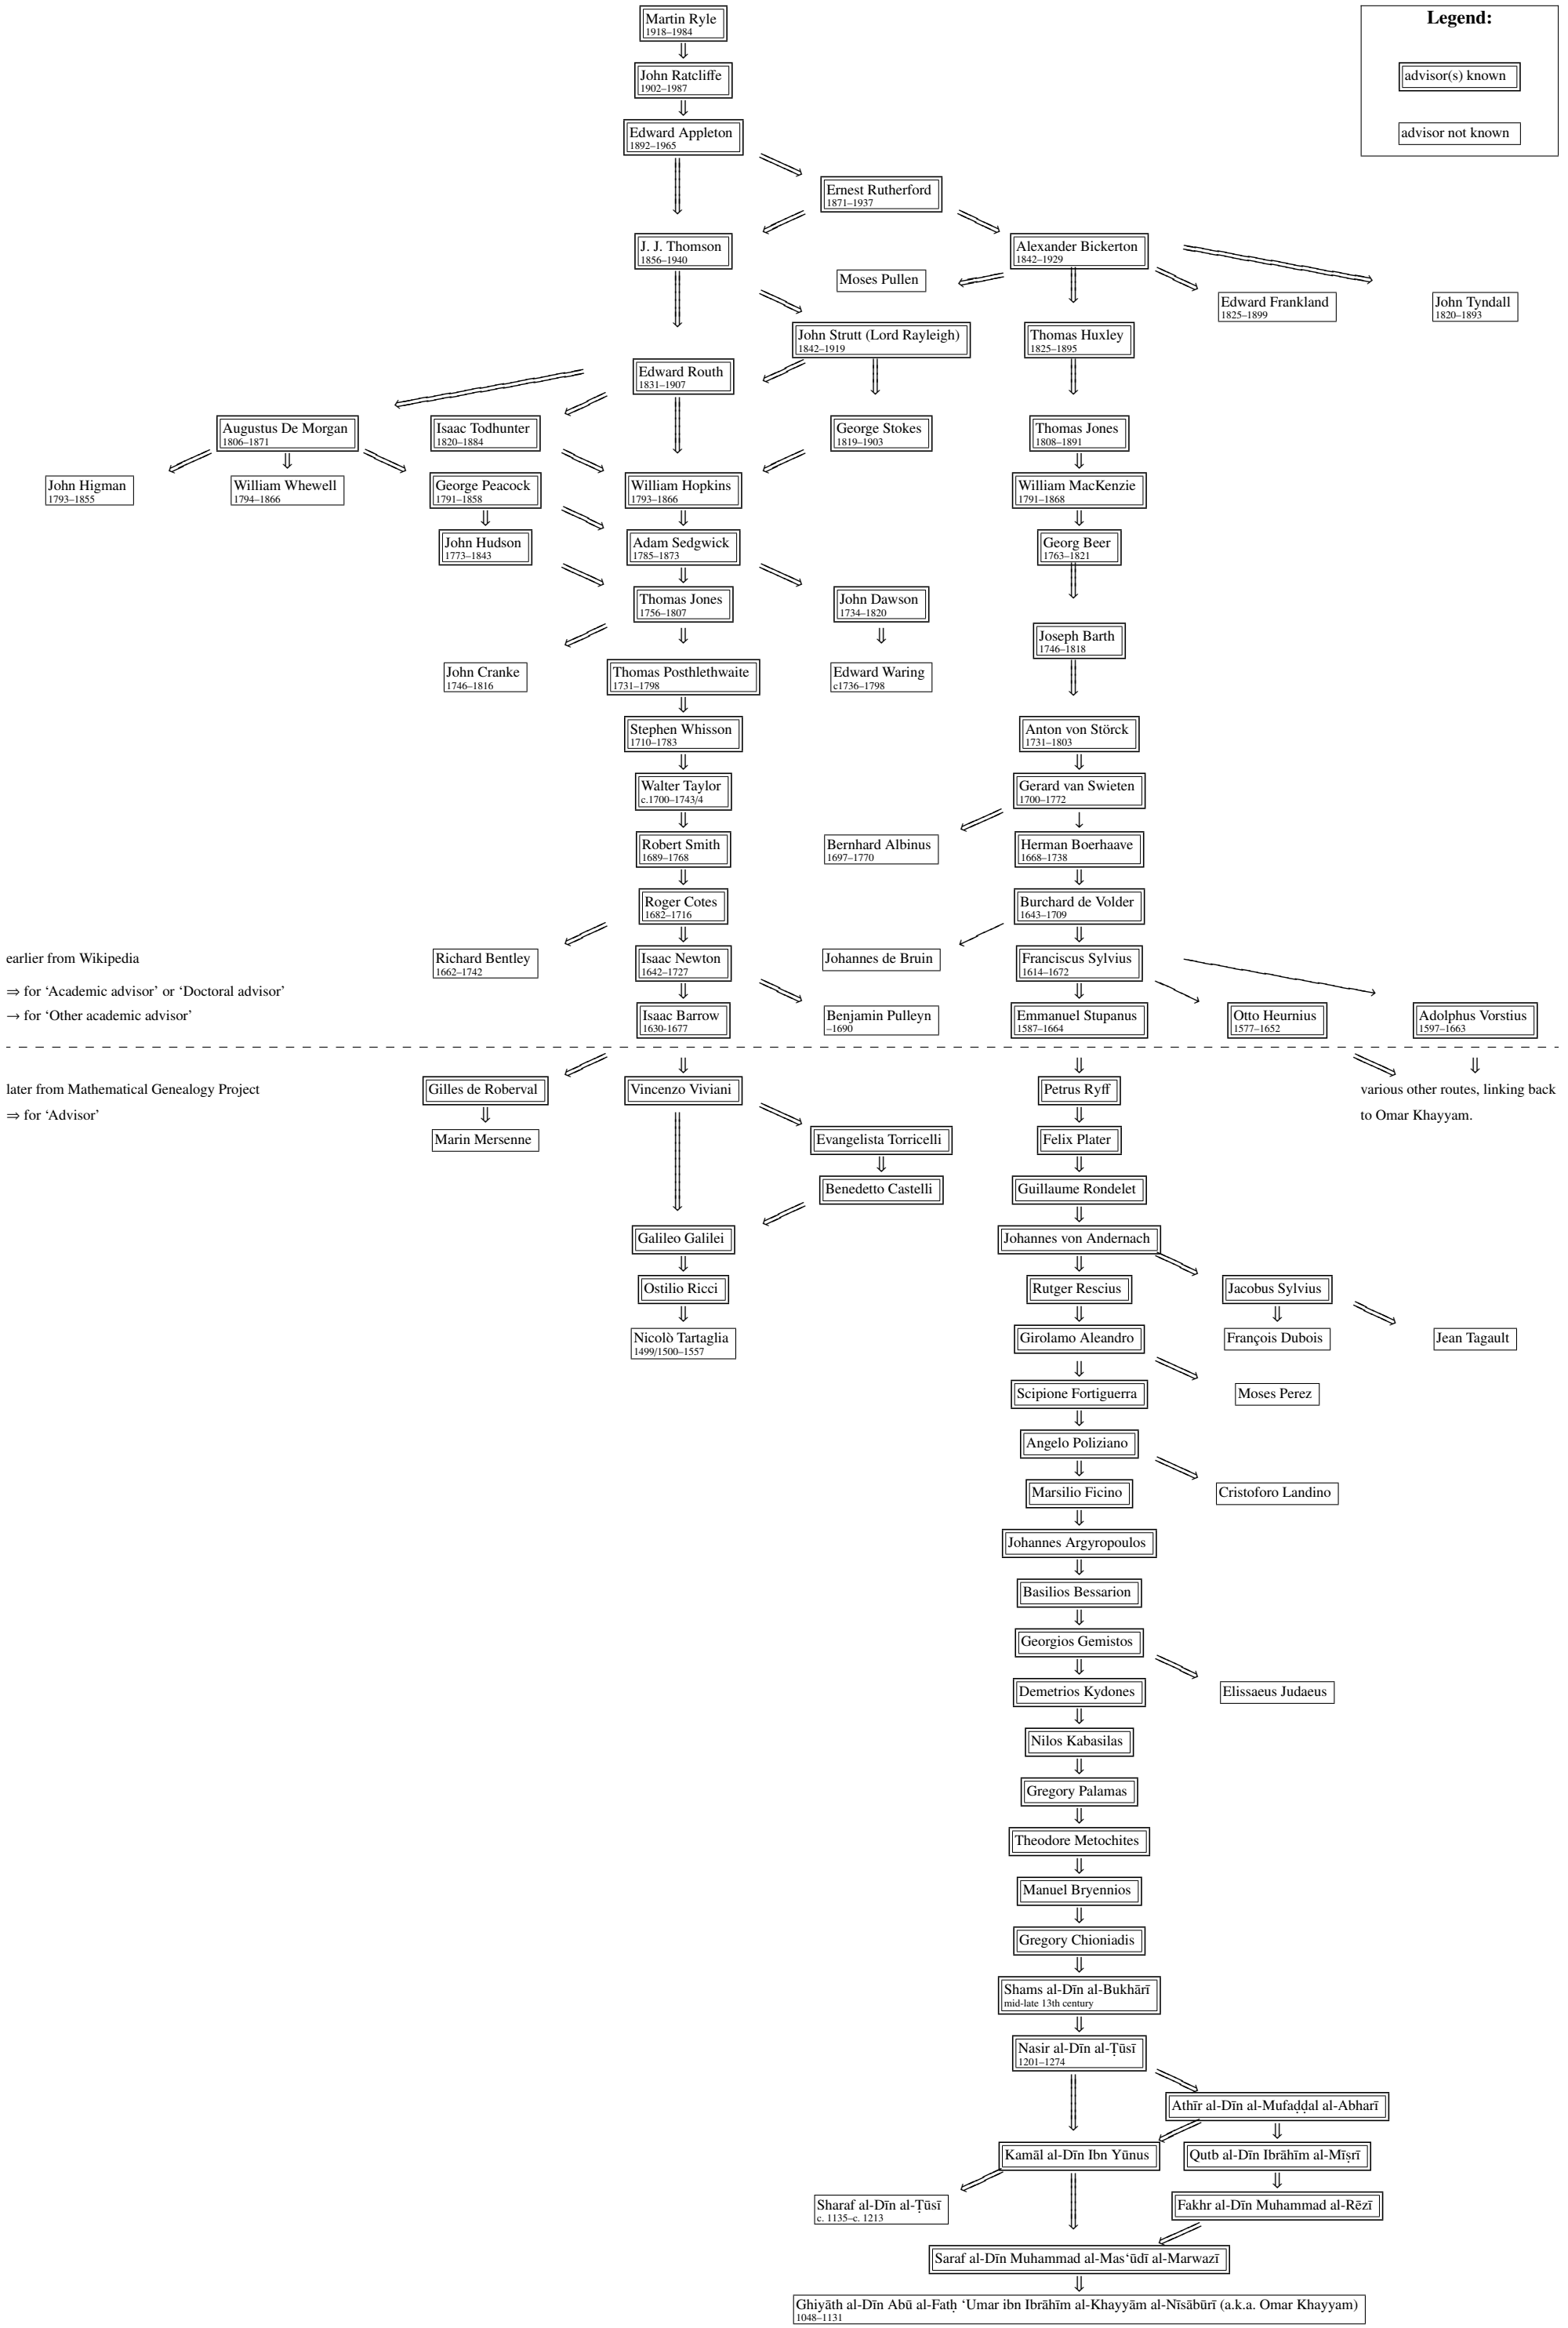

**Legend:**

adviser(s) known

adviser not known

earlier from Wikipedia

⇒ for 'Academic advisor' or 'Doctoral advisor'

→ for 'Other academic advisor'

later from Mathematical Genealogy Project

⇒ for 'Advisor'

various other routes, linking back to Omar Khayyam.

Ghiyāth al-Dīn Abū al-Faḥḥ 'Umar ibn Ibrāhīm al-Khayyām al-Nīsābūrī (a.k.a. Omar Khayyam) 1048-1131