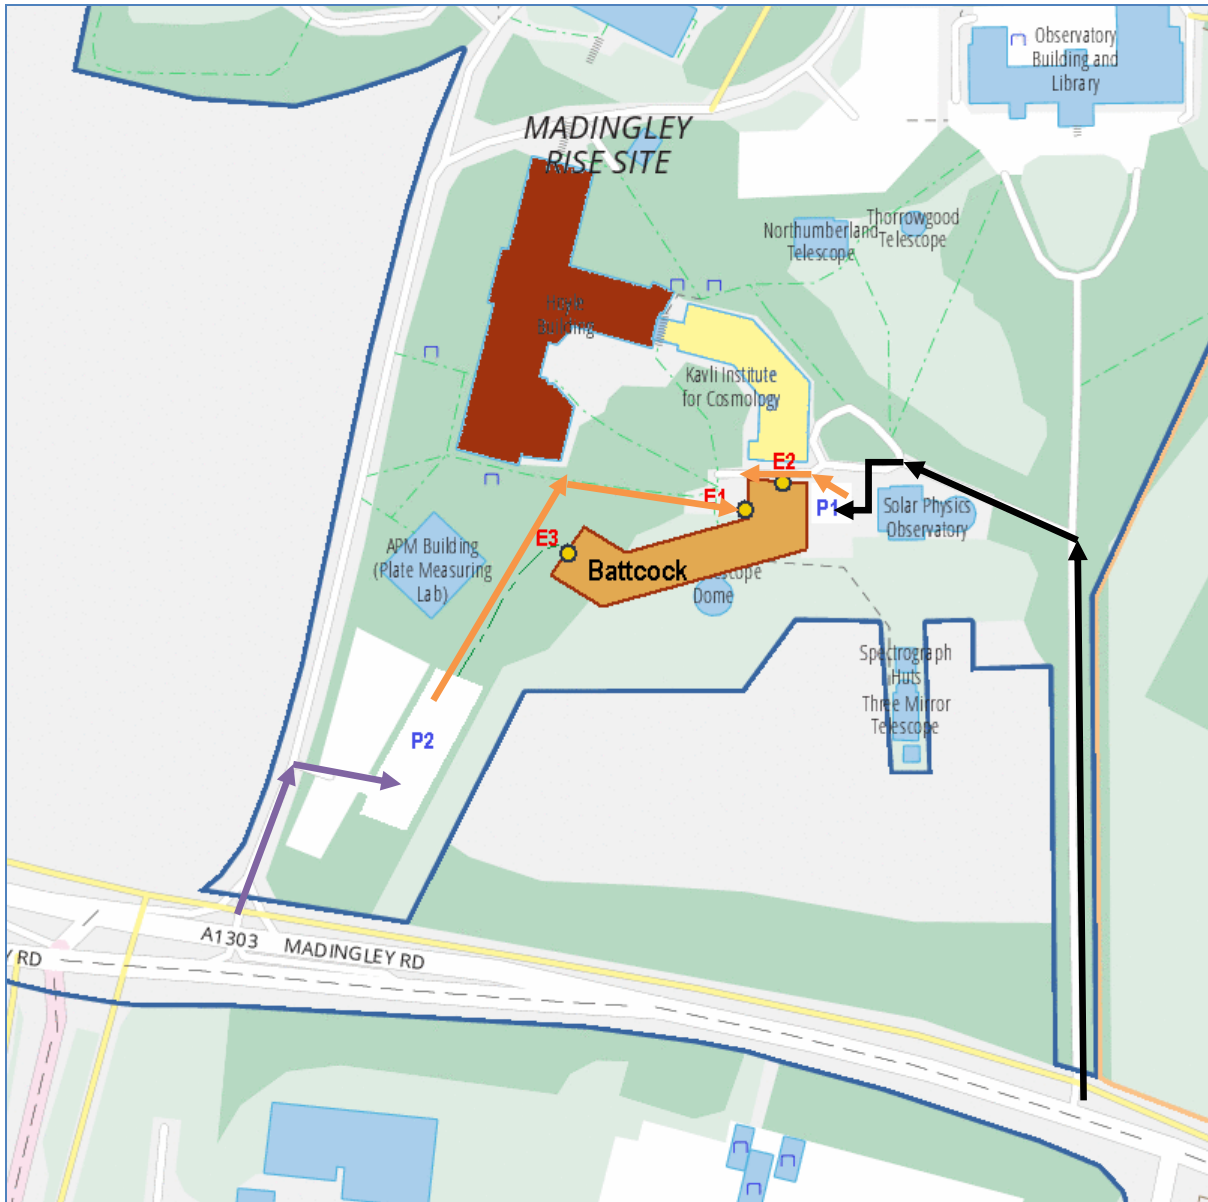

## BATTCOCK CENTRE FOR ASTROPHYSICS

The Battcock Centre for Astrophysics location is shown in the area map above.

On arrival, please follow the black arrows for visitor parking (P1) from Madingley Road. Leave your vehicle here and follow the orange arrows on foot for visitor entrance (E1).

If the visitor parking area is full, please use the alternative car park by following the purple arrows (first returning to Madingley Road). Please ensure you park in the car park to the rear of the Institute of Astronomy car park (labelled P2). Leave your vehicle here and follow the orange arrows on foot for visitor entrance (E1).

There is a doorbell to the right of the main entrance (E1). Please ring this and wait for an answer.

Alternatively, if you have been asked to enter by one of the other entrances (E2 or E3), please enter and locate the person you are visiting. The Reception area can be found on the lower floor near entrance E1.

2000 ft  
500 m