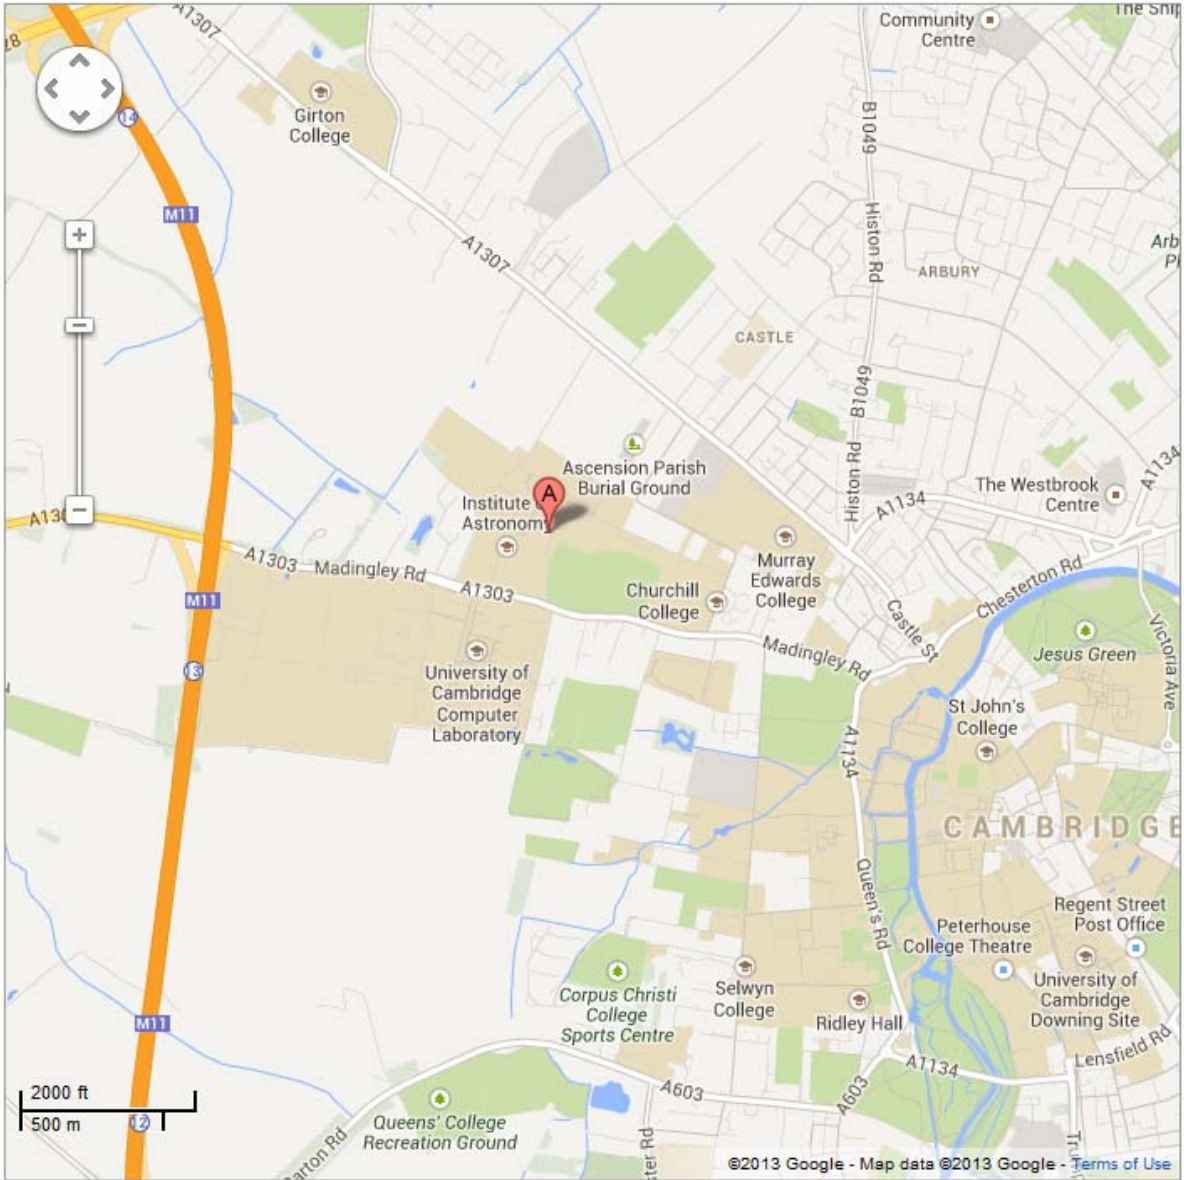

## BATTCOCK CENTRE FOR ASTROPHYSICS

The Battcock Centre for Astrophysics location is shown in the area map above.

On arrival, please follow the black arrows for visitor parking (P1) from Madingley Road. Leave your vehicle here and follow the orange arrows on foot for visitor entrance (E1).

If the visitor parking area is full, please use the alternative car park by following the purple arrows (first returning to Madingley Road). Please ensure you park in the car park to the rear of the Institute of Astronomy car park (labelled P2). Leave your vehicle here and follow the orange arrows on foot for visitor entrance (E1).

There is a doorbell to the right of the main entrance (E1). Please ring this and wait for an answer.

Alternatively, if you have been asked to enter by one of the other entrances (E2 or E3), please enter and locate the person you are visiting. The Reception area can be found on the lower floor near entrance E1.